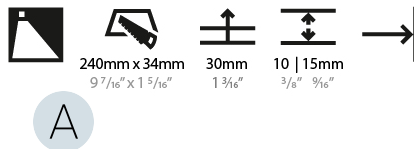

GENERAL

Series: Delight
Subseries: Delight String
Partner: Prolicht
Division: Architectural
Installation: Recessed
Product Type: Step Light
Mounting Location: Wall
Light Distribution: Asymmetric

PHYSICAL

Shape: Rectangle
Width (mm): 40
Width (in): 1 9/16
Height (mm): 250
Depth (mm): 26
Height (in): 9 13/16
Depth (in): 1
Ceiling Thickness (mm): 10 / 12 / 15
Ceiling Thickness (in): 3/8 or 1/2 or 9/16
Min. Recessing Depth (mm): 30
Min. Recessing Depth (in): 1 3/16
Weight (kg): .83
Weight (lbs): 1.8
Fixture Finish: SSR / BKV / CWI / CRY / HAB / UFT / ITA / RUA / FTG / MYG / LOD / PUS / FRO / FUP / KIA / POP / BLS / SPG / MEY / GOH / CHC / COM / ABZ / JAG / OBR / MOS / ROR
Fixture Material: Aluminum
Cut-out Measurements: 240mm / 9 7/16" x 34mm / 1 5/16"

ELECTRICAL

Lamp Type: LED (Zhaga Standard)
Input Wattage (W): 2.2
Total Output Wattage (W): 2
Dimming: Non-Dimming / Phase Dimming (120Vac only) / 0-10V Dimming
Driver Included: No
Driver Location: Remote
Driver Type: Constant Current - 120 / 277Vac
Driver Class: Class 2
Input Voltage (V): 120 - 277
Constant Current (MA): 700

LED

Number of LEDs: 1
Color Temperature (°K): 2700 / 3000 / 3500 / 4000
Max. Delivered Lumen (lm): 30
CRI: >90 CRI
Lamp Life (hrs): 50000

OPTICAL

RATINGS AND CERTIFICATIONS

Certified By: Certified for North American Standards
IP rating: IP20

PROJECT
TYPE
SPECIFIER
QUANTITY
DATE