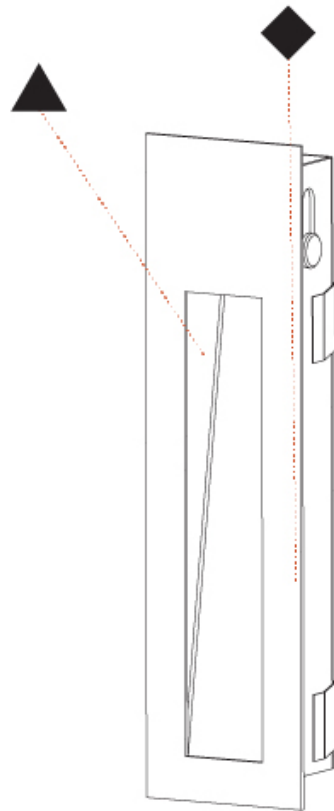

Shape: Rectangle
Width (mm): 40
Width (in): 1 9/16
Height (mm): 150
Depth (mm): 26
Height (in): 5 7/8
Depth (in): 1
Ceiling Thickness (mm): 10 / 12 / 15
Ceiling Thickness (in): 3/8 or 1/2 or 9/16
Min. Recessing Depth (mm): 30
Min. Recessing Depth (in): 1 3/16
Weight (kg): 0.21
Weight (lbs): 0.46
Screws: No visible screws
Fixture Finish: SSR / BKV / CWI / CRY / HAB / UFT / ITA / RUA / FTG / MYG / LOD / PUS / FRO / FUP / KIA / POP / BLS / SPG / MEY / GOH / CHC / COM / ABZ / JAG / OBR / MOS / ROR
Fixture Material: Aluminum
Cut-out Measurements: 140mm / 5 1/2" x 34mm / 1 5/16"

DELIGHT STRING WIDE RECESSED

A35698-

PROJECT

TYPE

SPECIFIER

QUANTITY

DATE

A