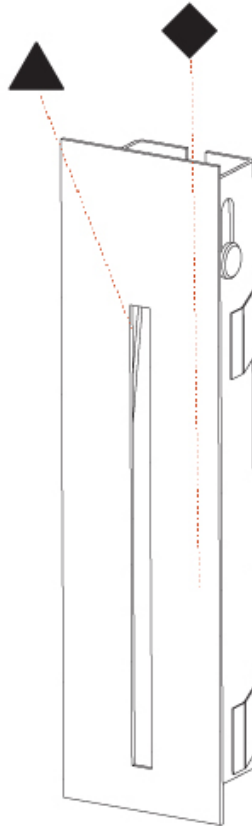

PHYSICAL

Shape: Square
 Length (mm): 90
 Length (in): 3 ⁹/₁₆
 Width (mm): 90
 Width (in): 3 ⁹/₁₆
 Height (mm): 82
 Height (in): 3 ¹/₄
 Min. Recessing Depth (mm): 90
 Min. Recessing Depth (in): 3 ⁹/₁₆
 Weight (kg): 0.3
 Weight (lbs): 0.66
 Fixture Finish: SSR / BKV / CWI / CRY / HAB / UFT / ITA / RUA / FTG / MYG / LOD / PUS / FRO / FUP / KIA / POP / BLS / SPG / MEY / GOH / CHC / COM / ABZ / JAG / OBR / MOS / ROR
 Fixture Material: Metal

Shape: Rectangle
Width (mm): 40
Width (in): 1 9/16
Height (mm): 150
Depth (mm): 26
Height (in): 5 7/8
Depth (in): 1
Ceiling Thickness (mm): 10 / 12 / 15
Ceiling Thickness (in): 3/8 or 1/2 or 9/16
Min. Recessing Depth (mm): 30
Min. Recessing Depth (in): 1 3/16
Weight (kg): .21
Weight (lbs): .46
Installation Requirement: 140mm / 5 1/2" x 34mm / 1 5/16"
Fixture Finish: SSR / BKV / CWI / CRY / HAB / UFT / ITA / RUA / FTG / MYG / LOD / PUS / FRO / FUP / KIA / POP / BLS / SPG / MEY / GOH / CHC / COM / ABZ / JAG / OBR / MOS / ROR
Fixture Material: Aluminum

DELIGHT STRING RECESSED

A35696-

PROJECT

TYPE

SPECIFIER

QUANTITY

DATE

A

PHYSICAL

Shape: Rectangle
 Width (mm): 40
 Width (in): 1 9/16
 Height (mm): 250
 Depth (mm): 26
 Height (in): 9 13/16
 Depth (in): 1
 Ceiling Thickness (mm): 10 / 12 / 15
 Ceiling Thickness (in): 3/8 or 1/2 or 9/16
 Min. Recessing Depth (mm): 30
 Min. Recessing Depth (in): 1 3/16
 Weight (kg): .83
 Weight (lbs): 1.8
 Fixture Finish: SSR / BKV / CWI / CRY / HAB / UFT / ITA / RUA / FTG / MYG / LOD / PUS / FRO / FUP / KIA / POP / BLS / SPG / MEY / GOH / CHC / COM / ABZ / JAG / OBR / MOS / ROR
 Fixture Material: Aluminum
 Cut-out Measurements: 240mm / 9 7/16" x 34mm / 1 5/16"