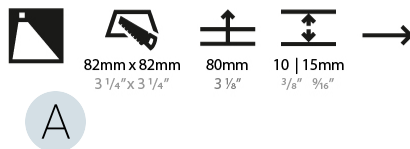

GENERAL

Series: Delight
Subseries: Delight Gooo!
Partner: Prolicht
Division: Architectural
Installation: Recessed
Product Type: Step Light
Mounting Location: Wall
Light Distribution: Asymmetric

PHYSICAL

Shape: Square
Length (mm): 90
Length (in): 3 ⁹/₁₆
Height (mm): 90
Depth (mm): 72
Height (in): 3 ⁹/₁₆
Depth (in): 2 ¹³/₁₆
Ceiling Thickness (mm): 10 / 12.5 / 15
Ceiling Thickness (in): 3/8 or 1/2 or 9/16
Min. Recessing Depth (mm): 15
Min. Recessing Depth (in): 9/16
Weight (kg): 0.3
Weight (lbs): 0.66
Fixture Finish: SSR / BKV / CWI / CRY / HAB / UFT / ITA / RUA / FTG / MYG / LOD / PUS / FRO / FUP / KIA / POP / BLS / SPG / MEY / GOH / CHC / COM / ABZ / JAG / OBR / MOS / ROR
Fixture Material: Aluminum

ELECTRICAL

Lamp Type: LED (Zhaga Standard)
Input Wattage (W): 2.2
Total Output Wattage (W): 2
Dimming: Non-Dimming / Phase Dimming (120Vac only) / 0-10V Dimming
Driver Included: No
Driver Location: Remote
Driver Type: Constant Current - Universal
Driver Class: Class 2
Input Voltage (V): 120 - 277
Constant Current (MA): 700

LED

Number of LEDs: 1
Color Temperature (°K): 2700 / 3000 / 4000
Max. Delivered Lumen (lm): 50
CRI: >90 CRI
Lamp Life (hrs): 50000

OPTICAL

RATINGS AND CERTIFICATIONS

Certified By: Certified for North American Standards
IP rating: IP20