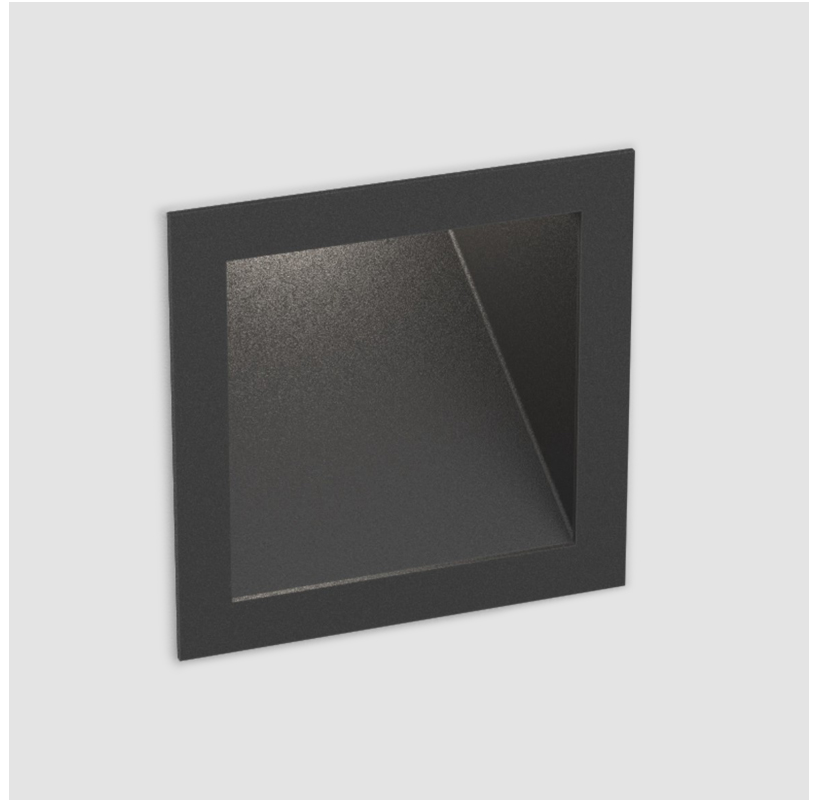

GENERAL

Series: Delight
Subseries: Delight Gooo!
Partner: Prolicht
Division: Architectural
Installation: Recessed
Product Type: Step Light
Mounting Location: Wall
Light Distribution: Asymmetric

PHYSICAL

Shape: Square
Length (mm): 90
Length (in): 3 ⁹/₁₆
Height (mm): 90
Depth (mm): 72
Height (in): 3 ⁹/₁₆
Depth (in): 2 ¹³/₁₆
Ceiling Thickness (mm): 10 / 12.5 / 15
Ceiling Thickness (in): 3/8 or 1/2 or 9/16
Min. Recessing Depth (mm): 15
Min. Recessing Depth (in): 9/16
Weight (kg): 0.3
Weight (lbs): 0.66
Fixture Finish: SSR / BKV / CWI / CRY / HAB / UFT / ITA / RUA / FTG / MYG / LOD / PUS / FRO / FUP / KIA / POP / BLS / SPG / MEY / GOH / CHC / COM / ABZ / JAG / OBR / MOS / ROR
Fixture Material: Aluminum

ELECTRICAL

Lamp Type: LED (Zhaga Standard)
Input Wattage (W): 2.2
Total Output Wattage (W): 2
Dimming: Non-Dimming / Phase Dimming (120Vac only) / 0-10V Dimming
Driver Included: No
Driver Location: Remote
Driver Type: Constant Current - Universal
Driver Class: Class 2
Input Voltage (V): 120 - 277
Constant Current (MA): 700

LED

Number of LEDs: 1
Color Temperature (°K): 2700 / 3000 / 4000
Max. Delivered Lumen (lm): 50
CRI: >90 CRI
Lamp Life (hrs): 50000

OPTICAL

RATINGS AND CERTIFICATIONS

Certified By: Certified for North American Standards
IP rating: IP20